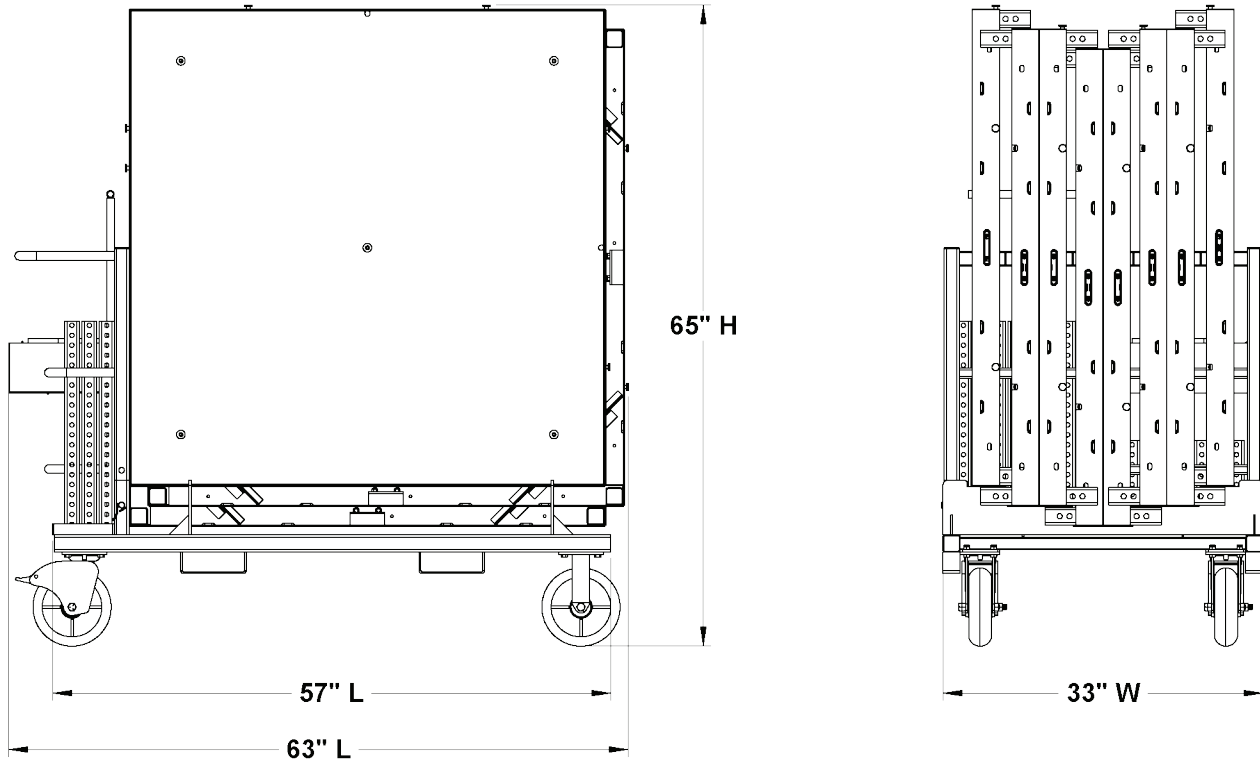

ST8100

Cart Package Steel Staging System

Increasing Profits by simplifying the scaffold rental process from inventory management through transportation to the jobsite.

Product Description

The ST8100 cart package offers a low-cost, profitable way to get started in the events staging rental business. For 30+ years, the ST8100 steel decking ensures durability for indoor or outdoor set ups. This all-in-one package provides flexibility in both design and platform height while providing a highly profitable way to begin your stage rental business.

Technical Specifications

ST8100 Cart Package

Possible Configurations:

4' x 4' Package

TECHNICAL SPECIFICATIONS	
Dimensions (L x W x H)	63" x 33" x 61"
Weight	844 lb
Main Materials	Steel
Main Finishes	Galvanized Powder Coated
Decks	8
Legs	18-9", 18-21"
Stage Base Pins	18
Snap Pins	36
T-Handle Extension	1
T-Handle Wrench	1
PART #s	
0105-100-01	4 x 4 Cart Package