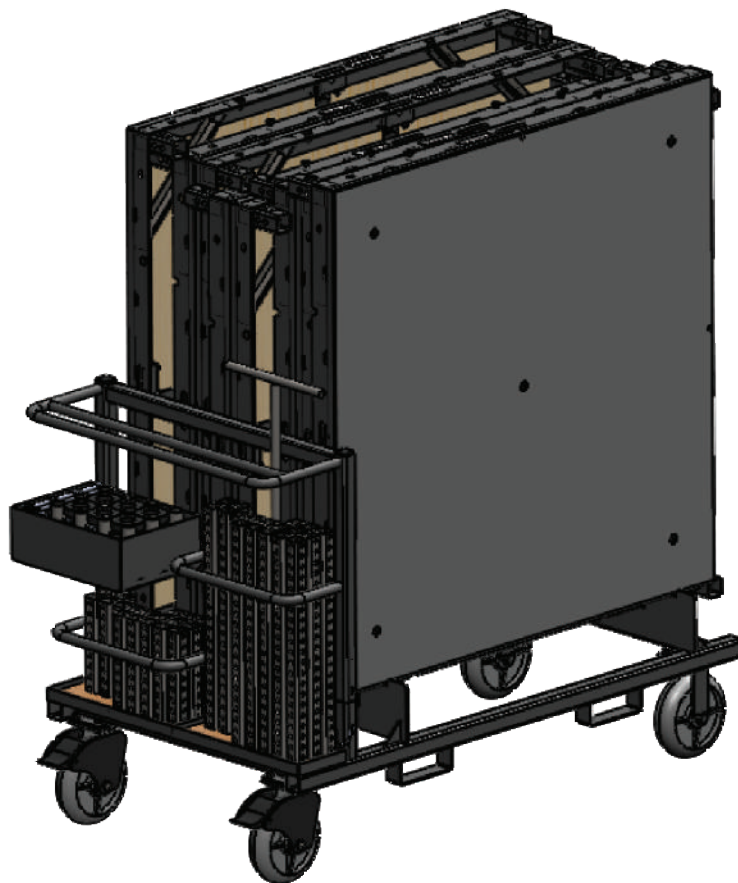

ST8100

Cart Package Steel Staging System

Increasing Profits by simplifying the scaffold rental process from inventory management through transportation to the jobsite.

Product Description

The ST8100 cart package offers a low-cost, profitable way to get started in the events staging rental business. For 30+ years, the ST8100 steel decking ensures durability for indoor or outdoor set ups. This all-in-one package provides flexibility in both design and platform height while providing a highly profitable way to begin your stage rental business.

Features & Benefits

- Durable for both indoor and outdoor events
- Compact cart design for easy transportation
- All-in-one staging solution for simple inventory management
- Modular design for easy assembly

Technical Specifications

ST8100 Cart Package

Possible Configurations:

4' x 4' Package

TECHNICAL SPECIFICATIONS	
Dimensions (L x W x H)	63" x 33" x 61"
Weight	844 lb
Main Materials	Steel
Main Finishes	Galvanized Powder Coated
Decks	8
Legs	18-9", 18-21"
Stage Base Pins	18
Snap Pins	36
T-Handle Extension	1
T-Handle Wrench	1
PART #s	
0105-100-01	4 x 4 Cart Package